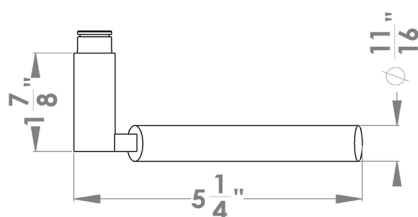

Atlantis

Finish: polished/satin stainless steel (73)

To suit standard 2 1/8" door prep

Atlantis- UER 36Q
 2 5/8 x 2 5/8 x 7/16"

Atlantis- UER 36
 Ø 2 5/8 x 7/16"

Features UER36Q and UER36

- 3 piece rose
- concealed bolt-through fixing
- sprung
- door range 1 1/4" (31 mm) - 2" (51 mm) standard
- T- and Lip-Strike with dust box
- stainless steel faceplate
- backsets: 2 3/8" (60 mm) or 2 3/4" (70 mm)
- functions: Passage (PAS), Privacy (PRI), full dummy (DUM), dummy left (DUM L), dummy right (DUM R)
- available with UL-Latch
- 28° latch with attached face plate
- rate of satin stainless steel 304
- hub 5/16" (8 mm)
- door prep 2 1/8"
- available finish: polished/satin stainless steel

product code square

UER36Q PAS60 73	passage 2 3/8" backset
UER36Q PAS70 73	passage 2 3/4" backset
UER36Q PRI60 73	privacy 2 3/8" backset
UER36Q PRI70 73	privacy 2 3/4" backset
UER36Q DUM 73	full dummy
UER36Q DUML 73	half dummy left
UER36Q DUMR 73	half dummy right
UEDBQ 73	deadbolt to add to passage

specification details

lever

round rose

square rose