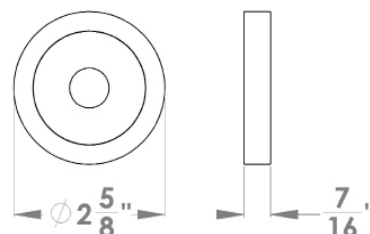

Atlantis

Finish: polished/satin stainless steel (73)

To suit standard 2 1/8" door prep

Atlantis- UER 36Q
 2 5/8 x 2 5/8 x 7/16"

Atlantis- UER 36
 Ø 2 5/8 x 7/16"

Features UER36Q and UER36

- 3 piece rose
- concealed bolt-through fixing
- sprung
- door range 1 1/4" (31 mm) - 2" (51 mm) standard
- T- and Lip-Strike with dust box
- stainless steel faceplate
- backsets: 2 3/8" (60 mm) or 2 3/4" (70 mm)
- functions: Passage (PAS), Privacy (PRI), full dummy (DUM), dummy left (DUM L), dummy right (DUM R)
- available with UL-Latch
- 28° latch with attached face plate
- rate of satin stainless steel 304
- hub 5/16" (8 mm)
- door prep 2 1/8"
- available finish: polished/satin stainless steel

round

UER36 PAS60 73	passage 2 3/8" backset
UER36 PAS70 73	passage 2 3/4" backset
UER36 PRI60 73	privacy 2 3/8" backset
UER36 PRI70 73	privacy 2 3/4" backset
UER36 DUM 73	full dummy
UER36 DUML 73	half dummy left
UER36 DUMR 73	half dummy right
UEDB 73	deadbolt to add to passage
UEDBA 73	deadbolt keyed alike

specification details

lever

round rose

square rose